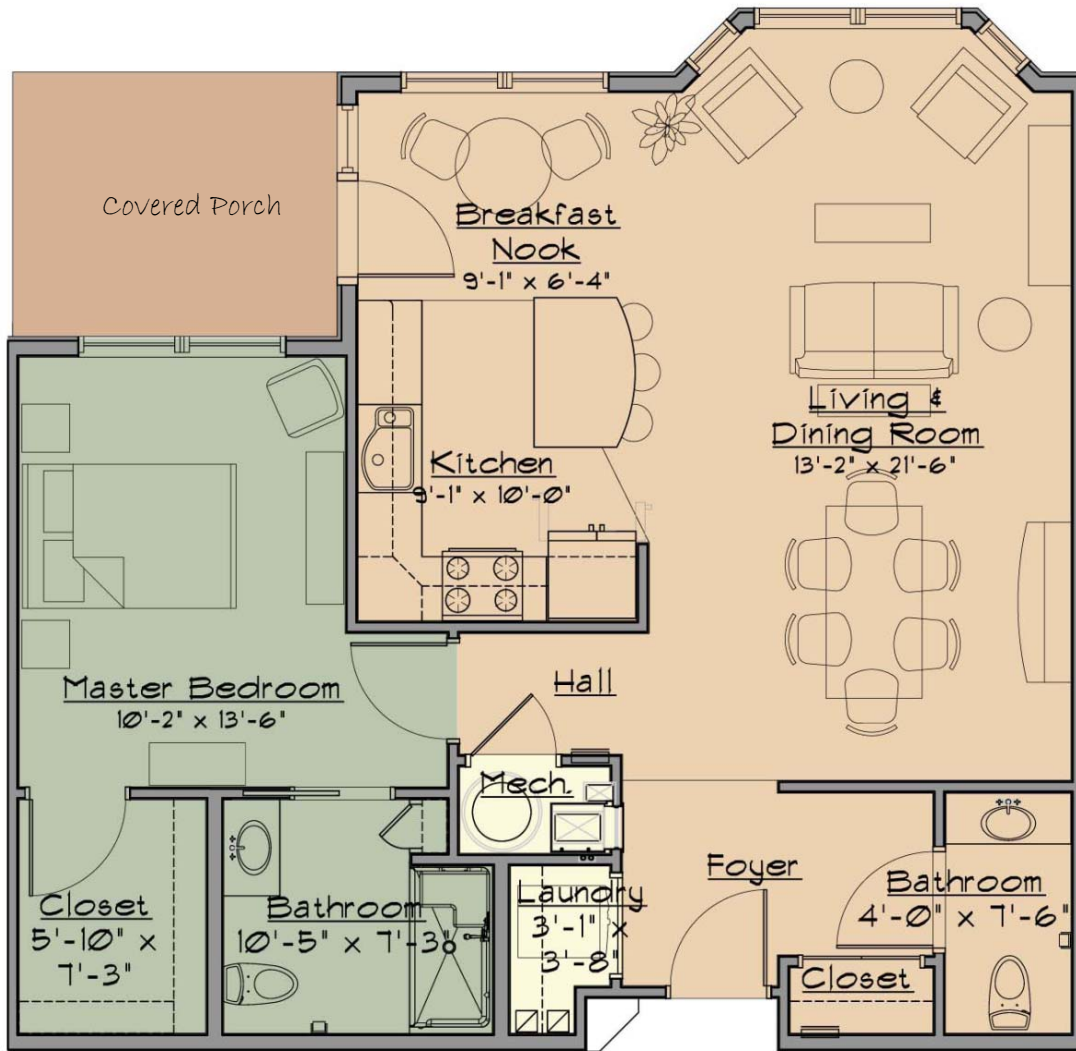

PHASE II APARTMENTS FLOOR PLAN – 1 BEDROOM

CHRIST'S HOME

Retirement Community

934 Square Feet