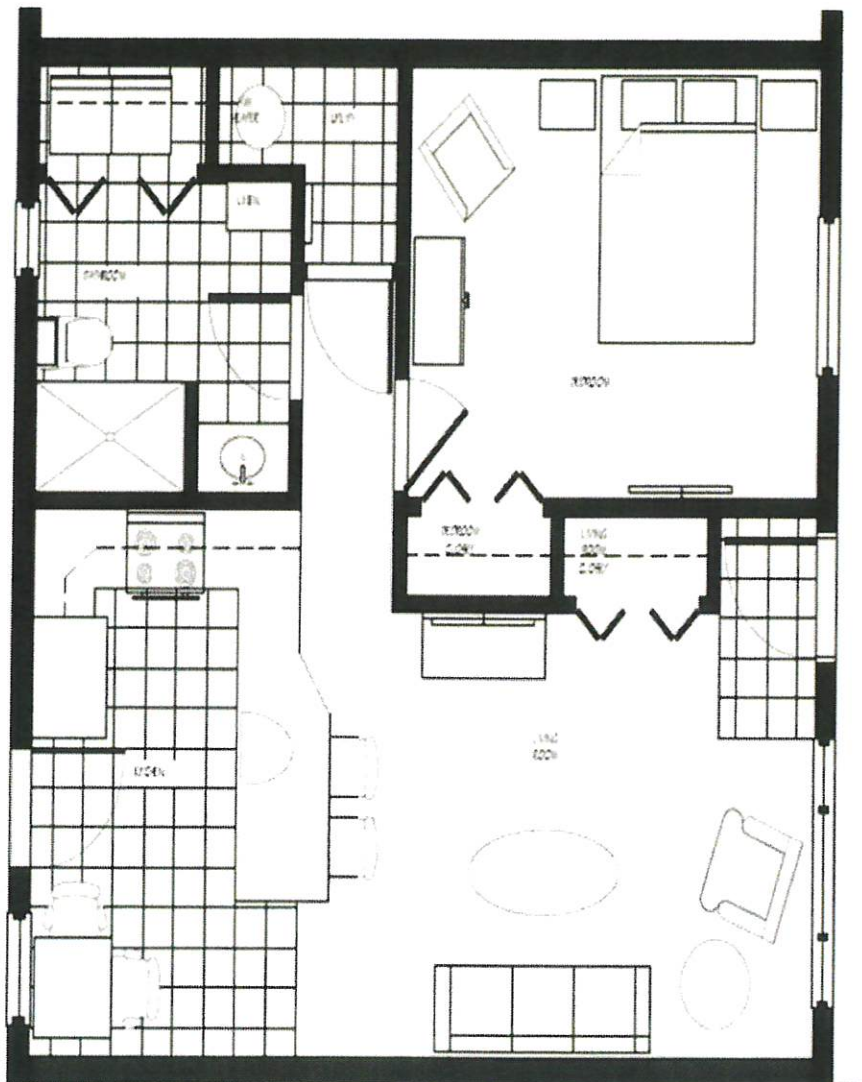

## Garden Apartments

# 1 Bedroom Floor Plan

- Total Square Footage - 600 Square Feet
- Newly Renovated Apartments
- Modernized Kitchen and Baths

Christ's Home

Caring. Compassion. Community.

1 Shepherd's Way, Suite 100 • Warminster, PA 18974-2006