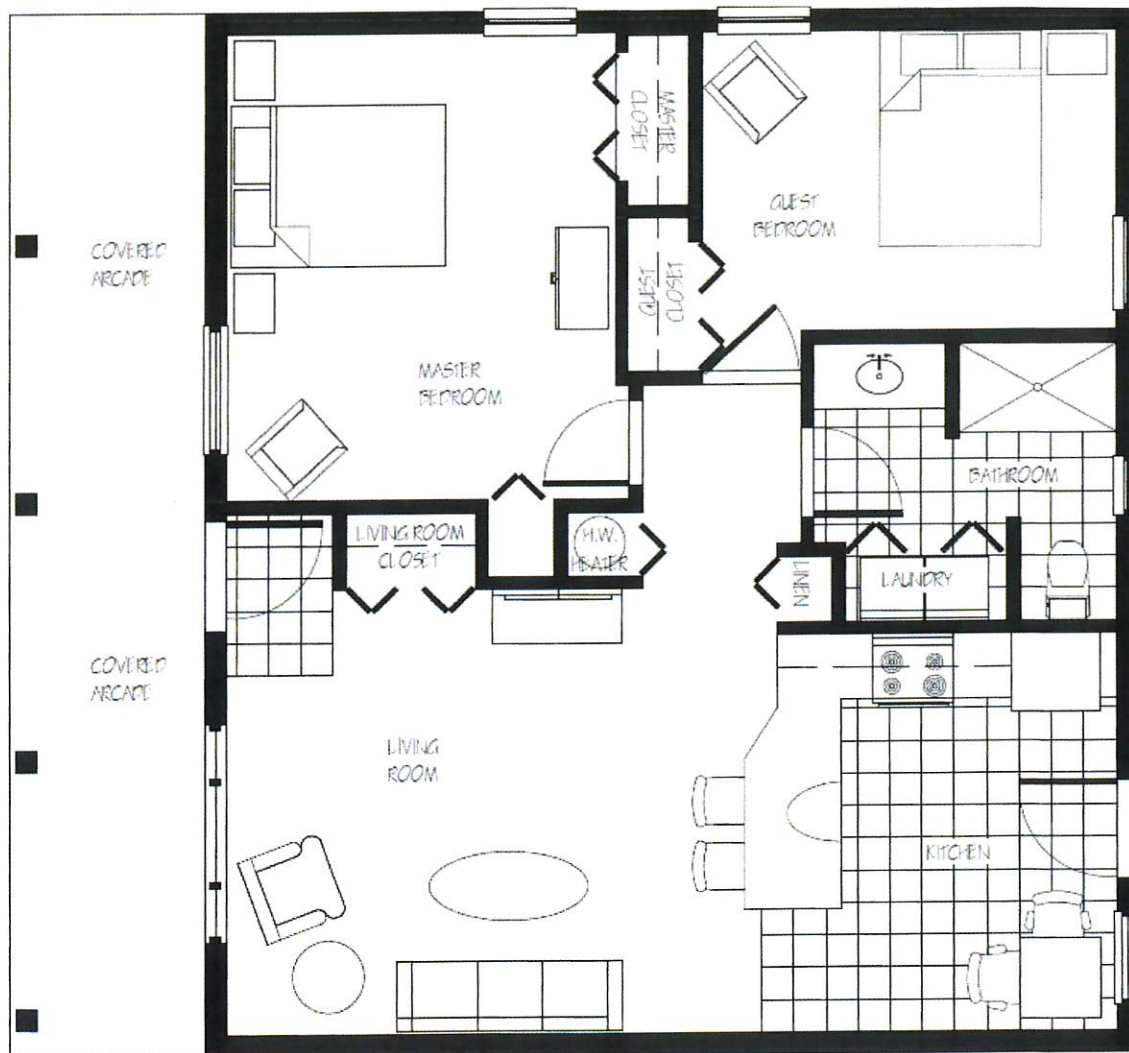

Garden Apartments

2 Bedroom Floor Plan

- Total Square Footage -900 Square Feet
- Newly Renovated Apartments
- Modernized Kitchen and Baths

Christ's Home

Caring. Compassion. Community.

1 Shepherd's Way, Suite 100 • Warminster, PA 18974-2006