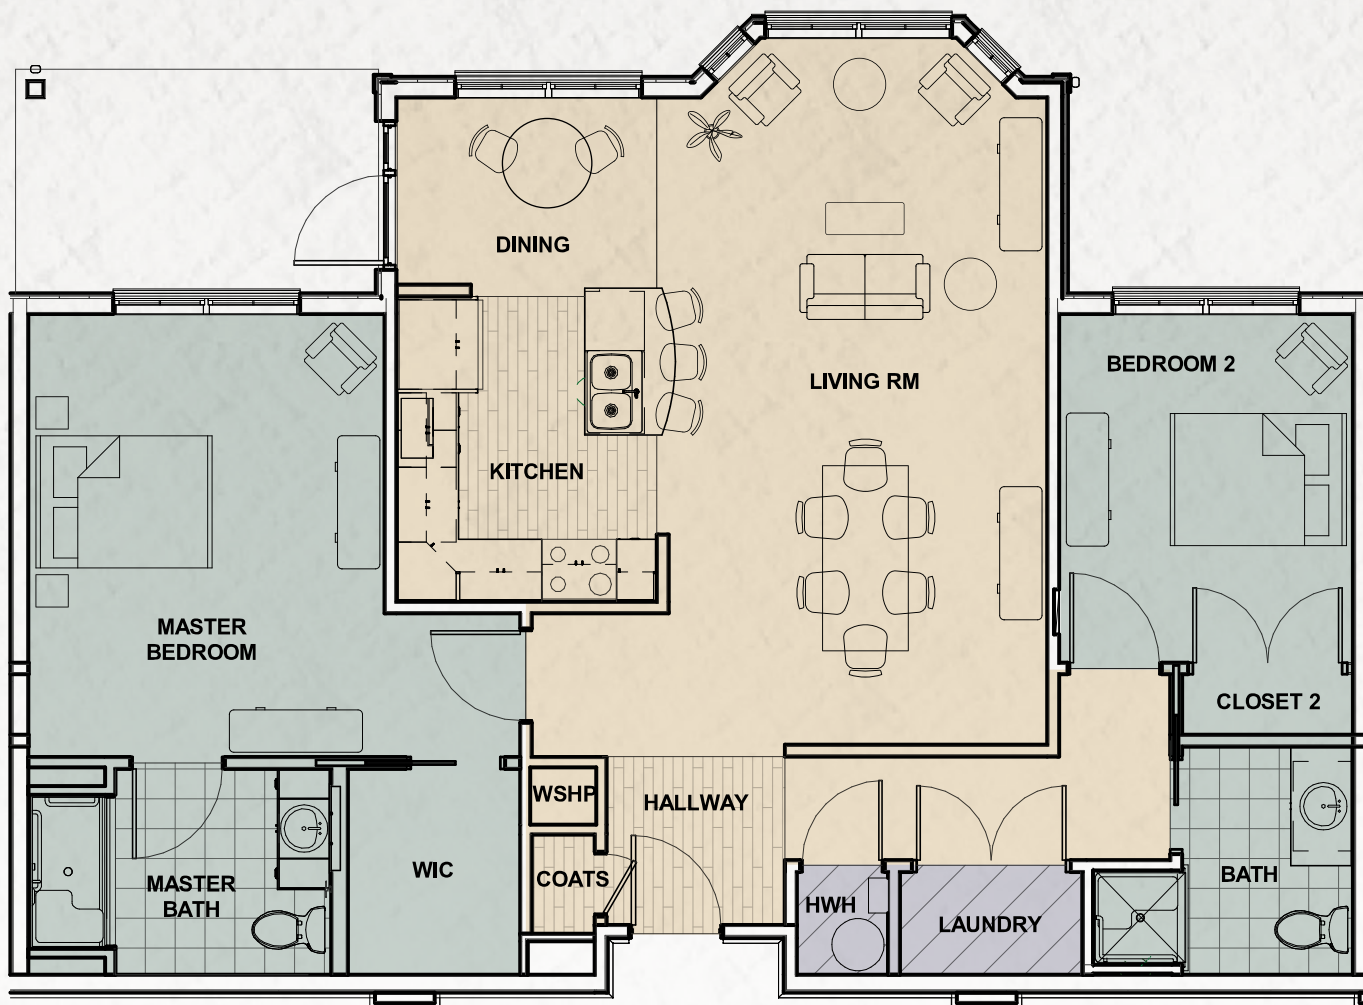

Shepherd's Way Suites

2 Bedroom 2 Bath Floor Plan

1,147 SQUARE FEET

**Dimensions and plan information are subject to change.*

Christ's Home

Caring. Compassion. Community.

1 Shepherd's Way, Suite 100 • Warminster, PA 18974-2006