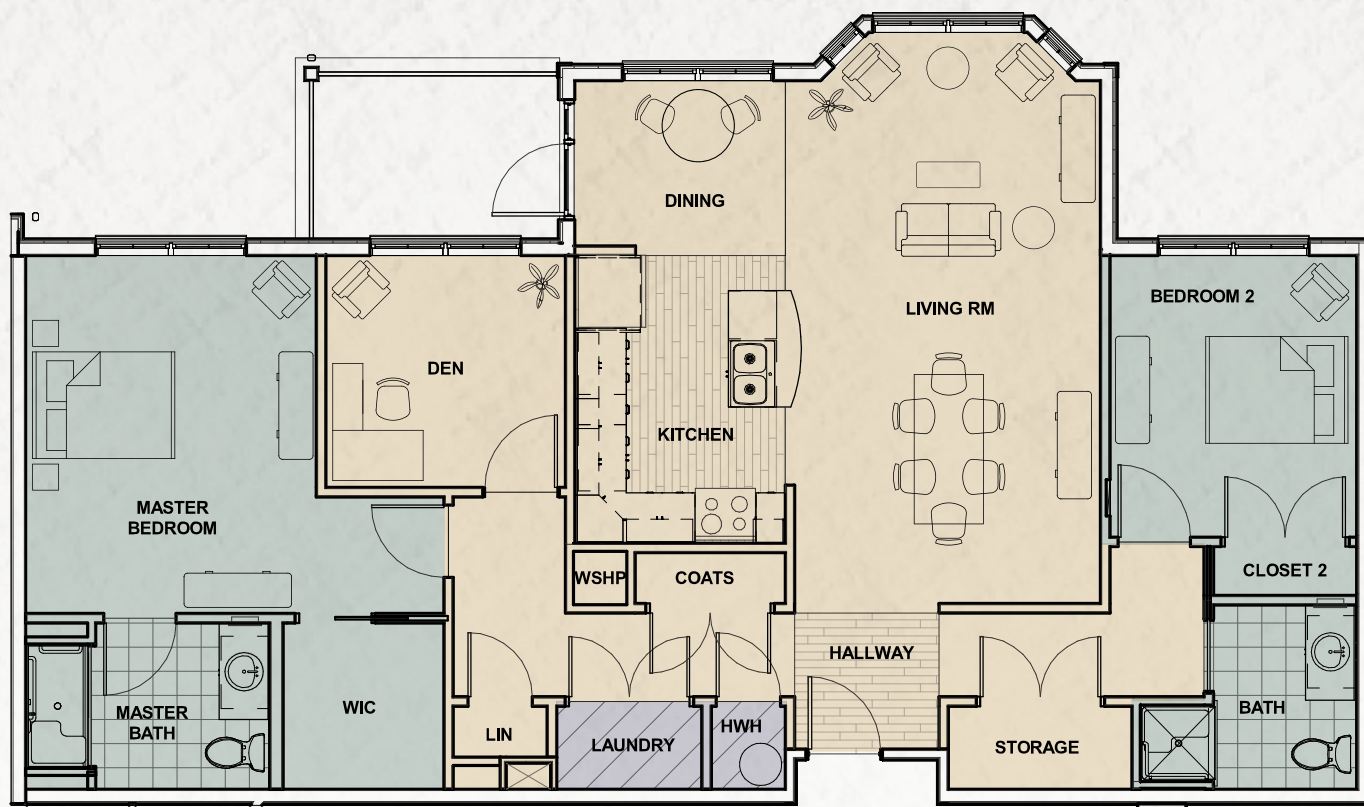

Shepherd's Way Suites

2 Bedroom 2 Bath + Den Floor Plan

1,386 SQUARE FEET

**Dimensions and plan information are subject to change.*

Christ's Home

Caring. Compassion. Community.

1 Shepherd's Way, Suite 100 • Warminster, PA 18974-2006