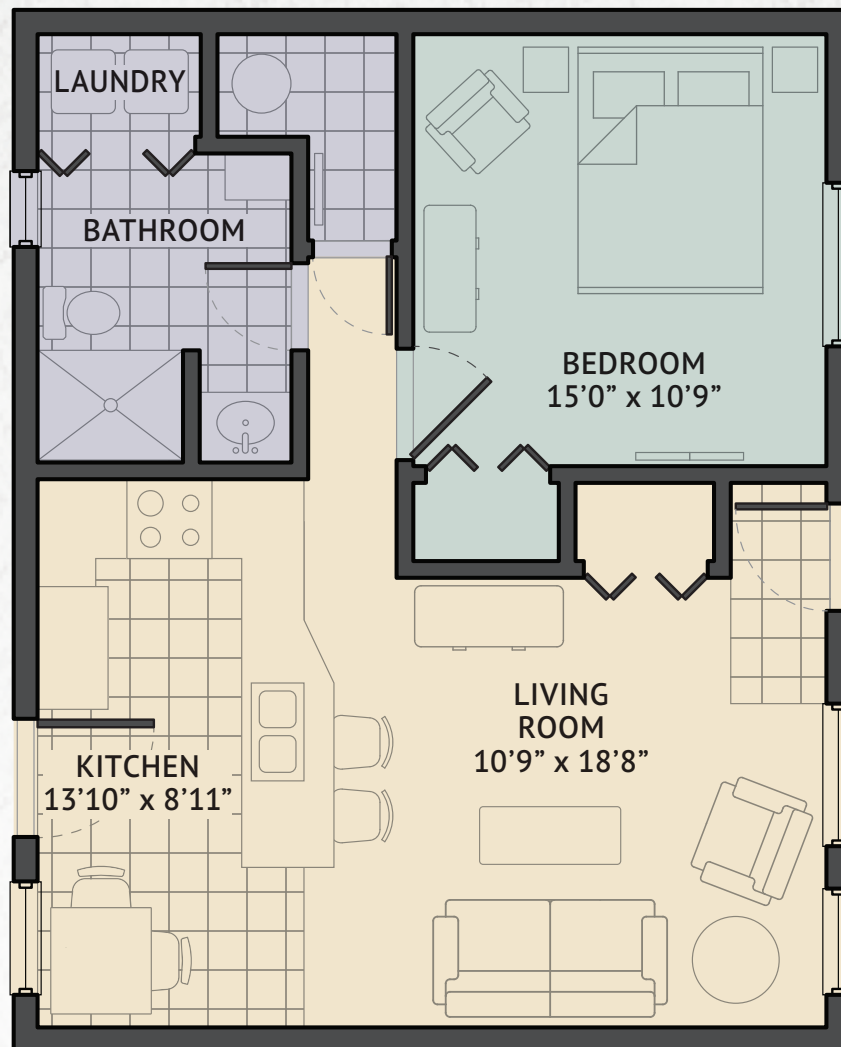

Garden Apartments 1 Bedroom

600 SQUARE FEET

**Dimensions and plan information are subject to change.*

Christ's Home

Caring. Compassion. Community.

1 Shepherd's Way, Suite 100 • Warminster, PA 18974-2006