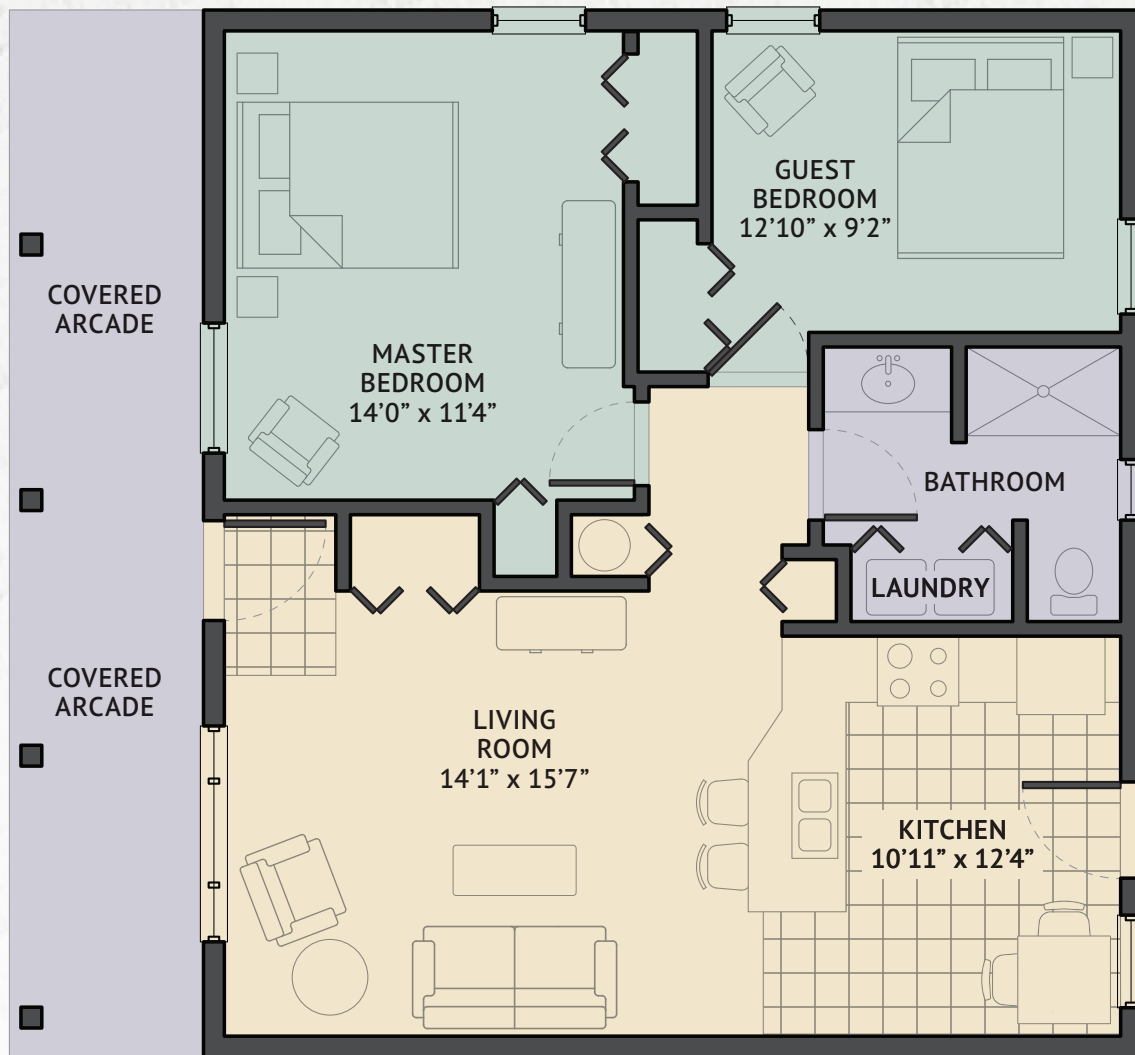

Garden Apartments

2 Bedroom

900 SQUARE FEET

**Dimensions and plan information are subject to change.*

Christ's Home

Caring. Compassion. Community.

1 Shepherd's Way, Suite 100 • Warminster, PA 18974-2006