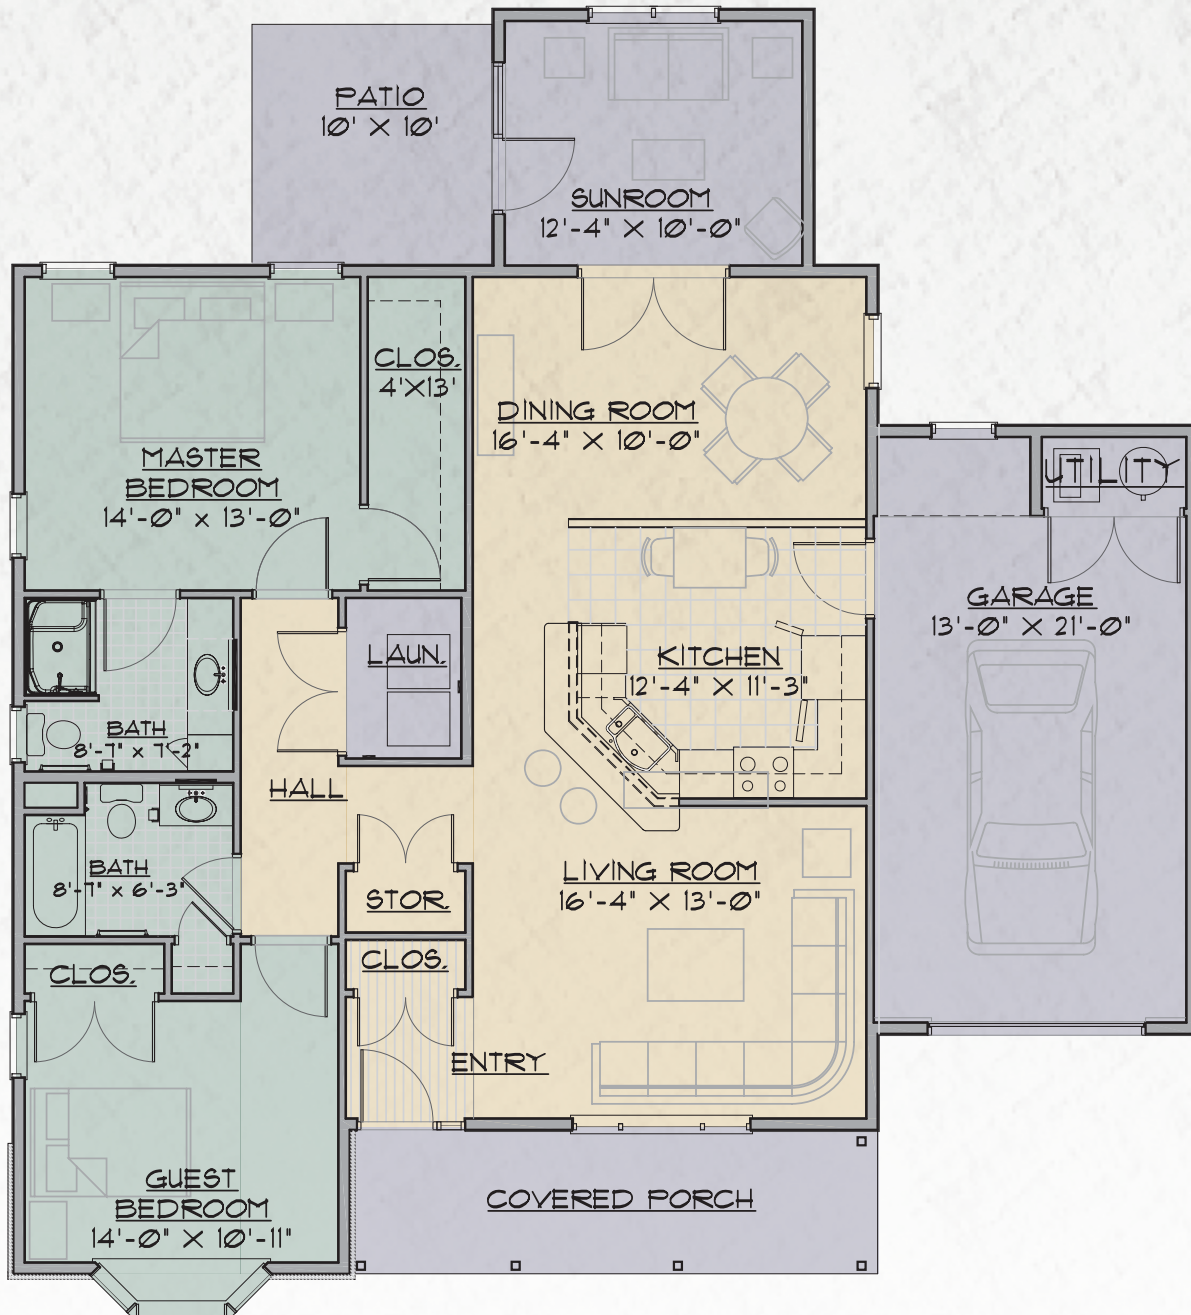

Cottages

The Delaware - End Unit

1,800 SQUARE FEET

**Dimensions and plan information are subject to change.*

Christ's Home

Caring. Compassion. Community.

1 Shepherd's Way, Suite 100 • Warminster, PA 18974-2006