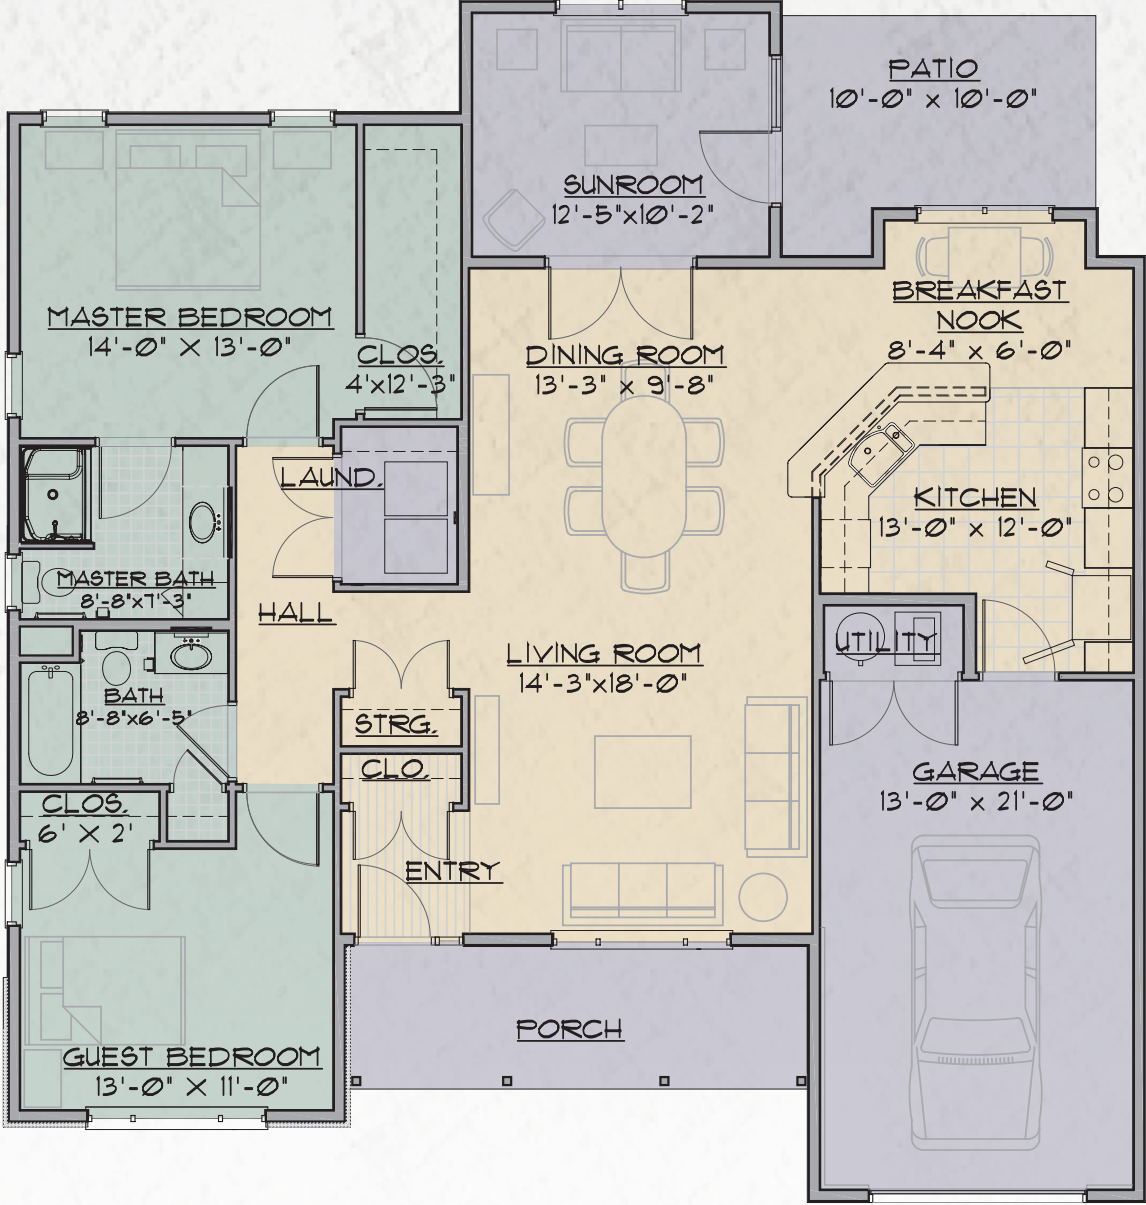

Cottages

The Neshaminy - End Unit

1,800 SQUARE FEET

**Dimensions and plan information are subject to change.*