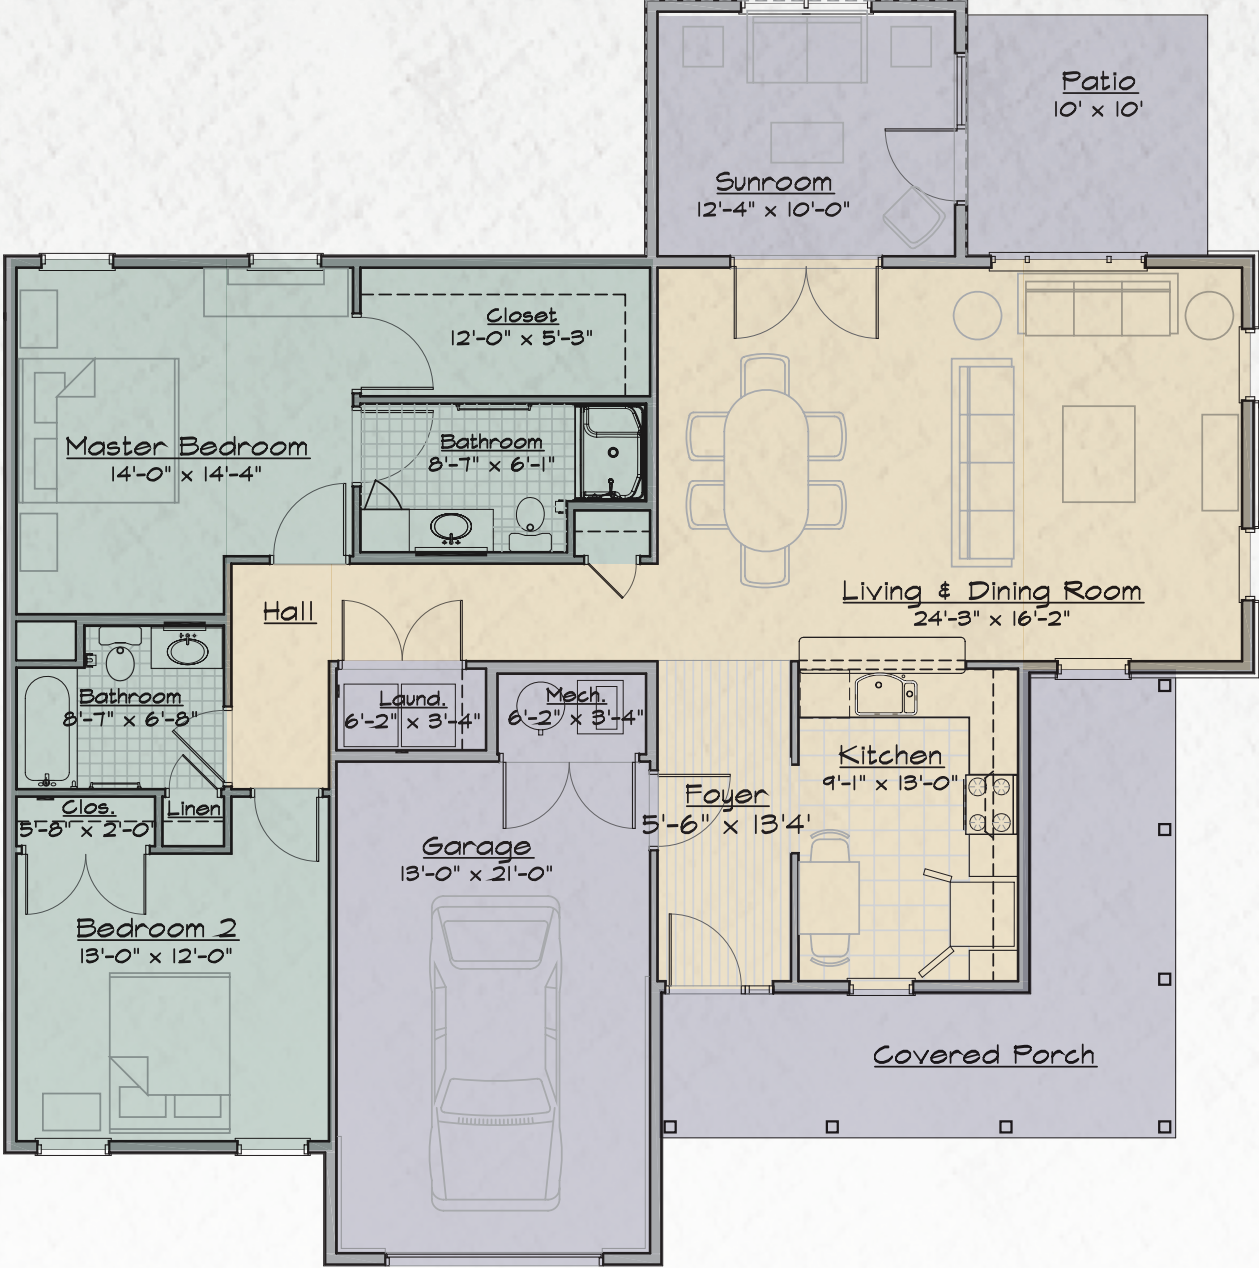

Cottages

The Warwick - Corner Unit

1,800 SQUARE FEET

**Dimensions and plan information are subject to change.*

Christ's Home

Caring. Compassion. Community.

1 Shepherd's Way, Suite 100 • Warminster, PA 18974-2006