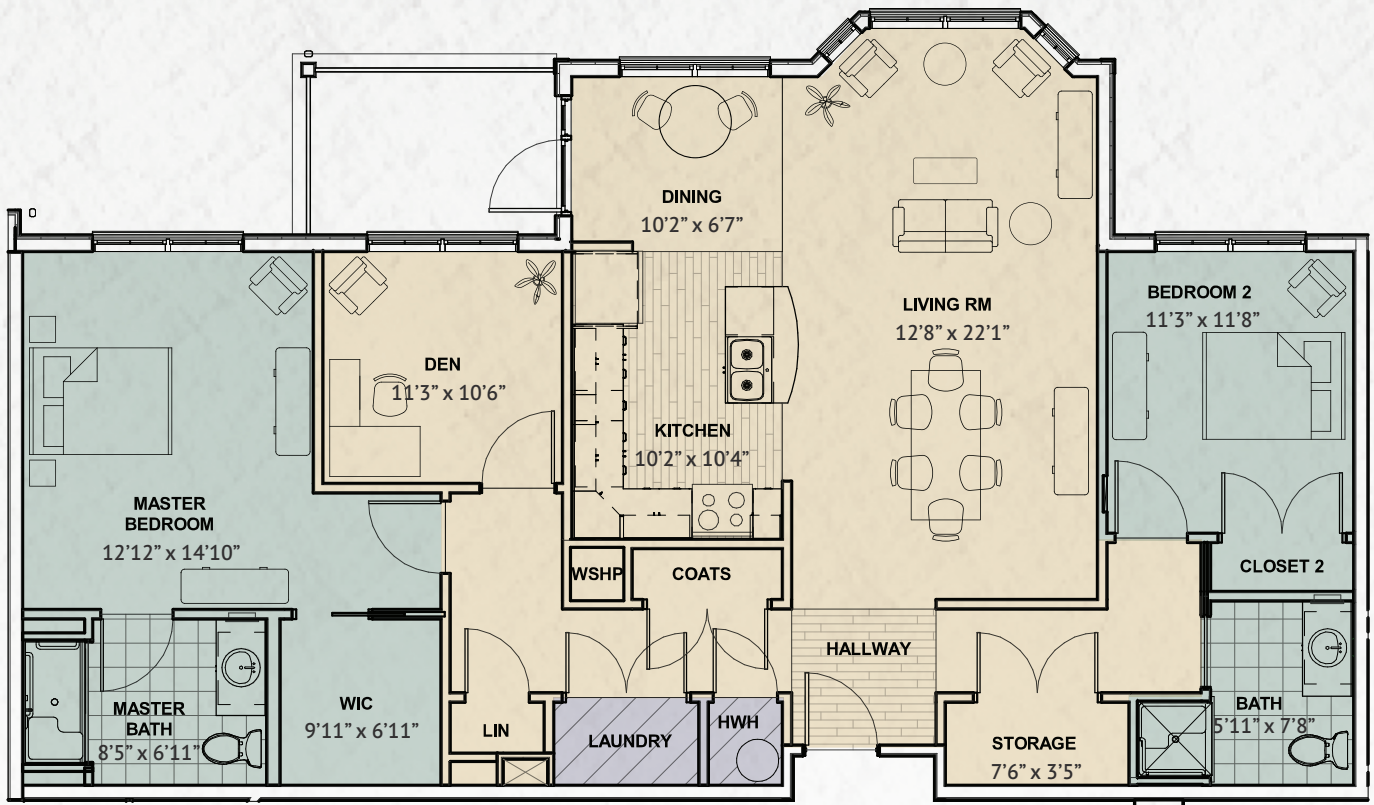

G & H Wing Suites

2 Bedroom 2 Bath + Den

1,386 SQUARE FEET

**Dimensions and plan information are subject to change.*

Christ's Home

Caring. Compassion. Community.

1 Shepherd's Way, Suite 100 • Warminster, PA 18974-2006