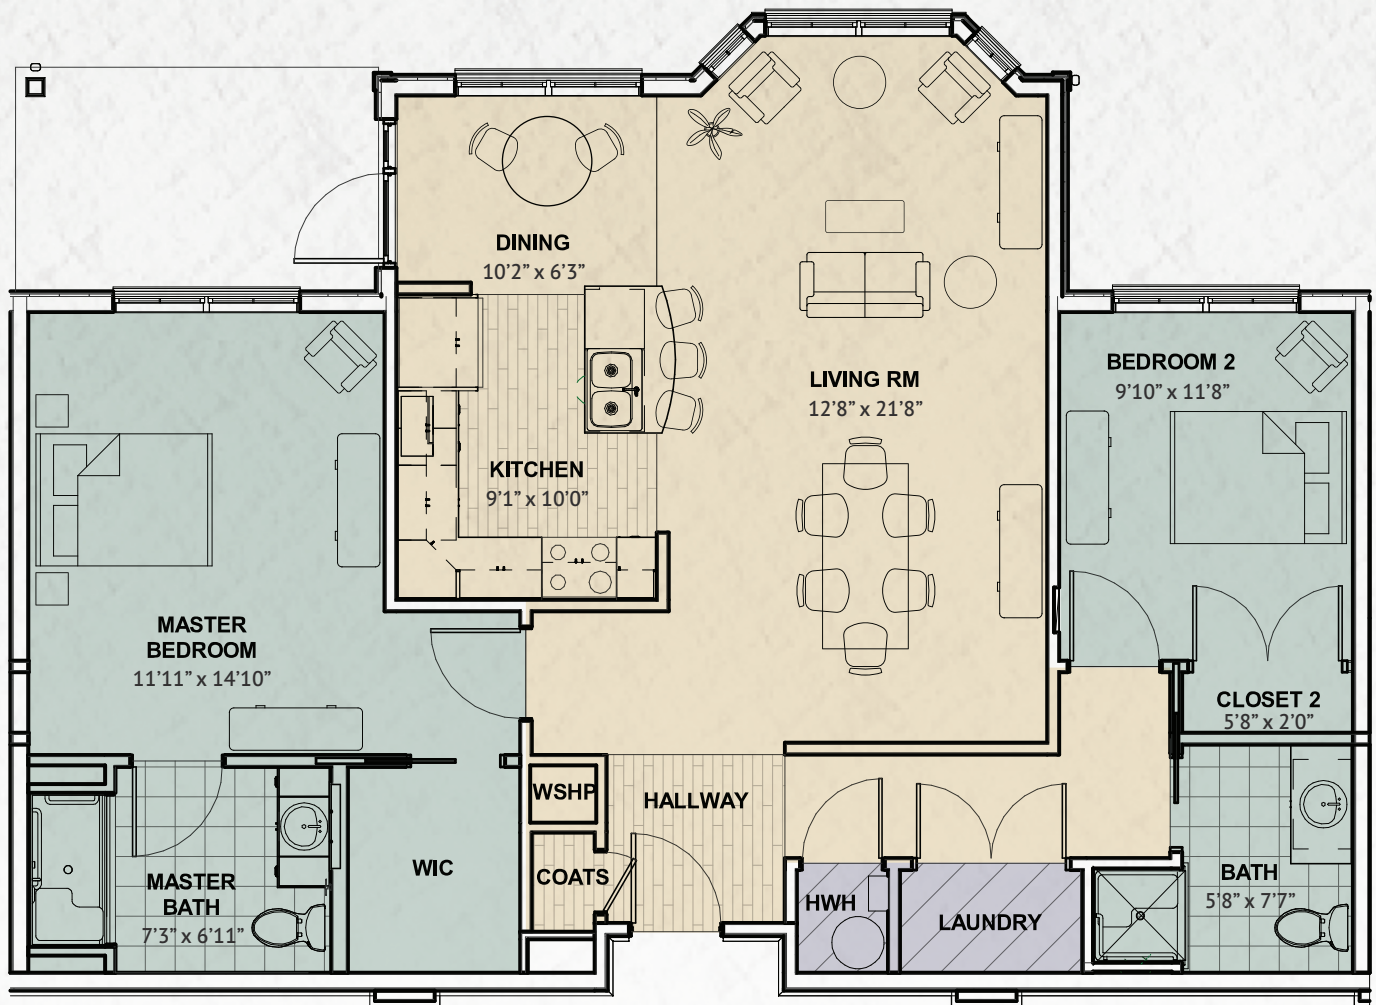

G & H Wing Suites

2 Bedroom 2 Bath

1,147 SQUARE FEET

**Dimensions and plan information are subject to change.*

Christ's Home

Caring. Compassion. Community.

1 Shepherd's Way, Suite 100 • Warminster, PA 18974-2006