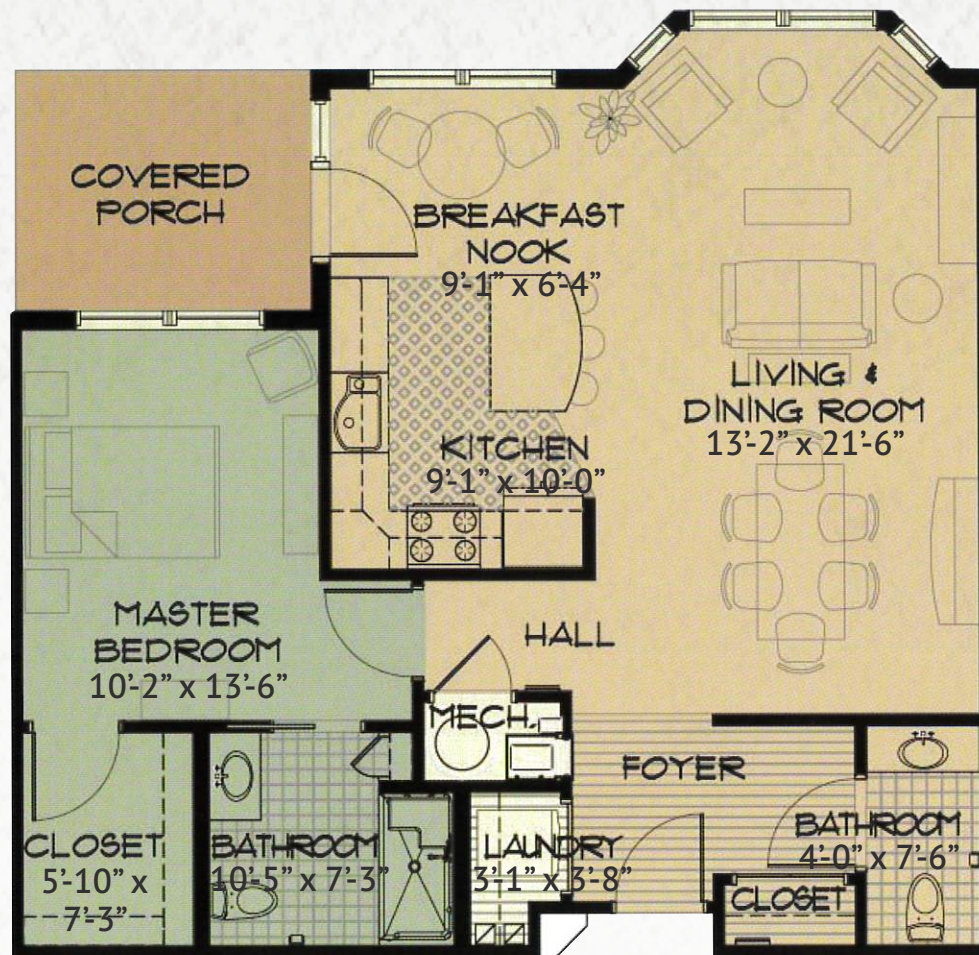

E & F Wing Suites 1 Bedroom

934 SQUARE FEET

**Dimensions and plan information are subject to change.*

Christ's Home

Caring. Compassion. Community.

1 Shepherd's Way, Suite 100 • Warminster, PA 18974-2006

LENHARDT
RODGERS
Architecture + Interiors
People Focused Design