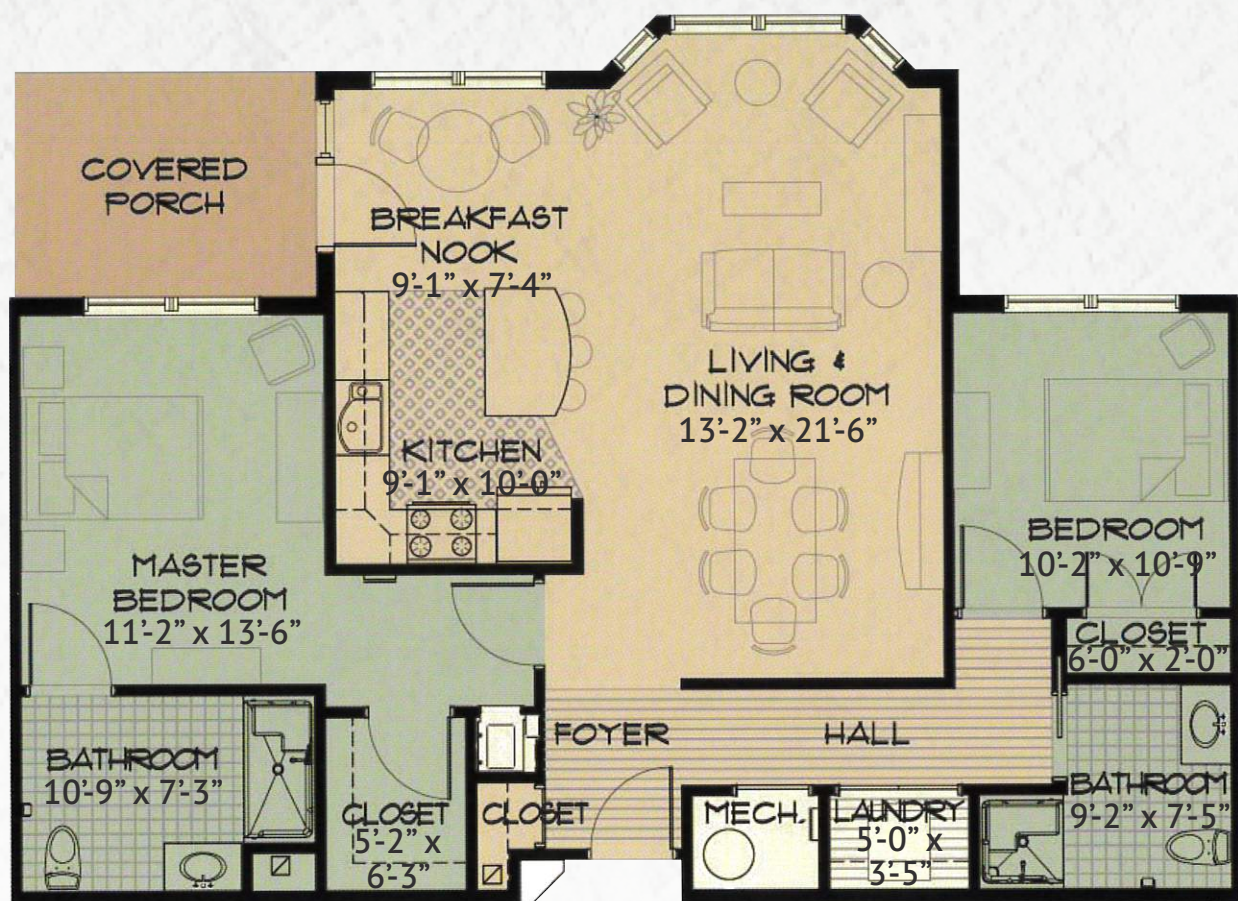

E & F Wing Suites

2 Bedroom

1,162 SQUARE FEET

**Dimensions and plan information are subject to change.*

Christ's Home

Caring. Compassion. Community.

1 Shepherd's Way, Suite 100 • Warminster, PA 18974-2006

LENHARDT
RODGERS
Architecture + Interiors